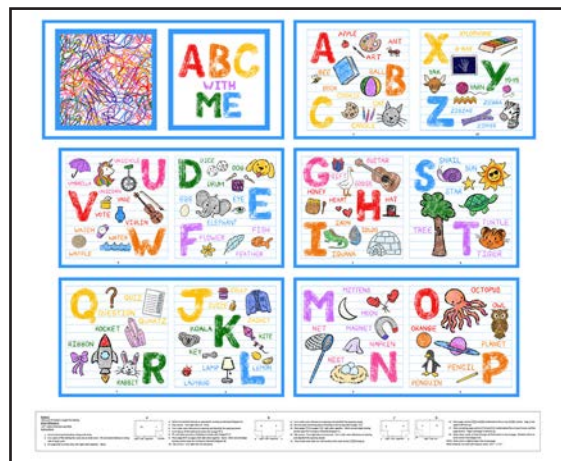

Color My World

by Hannah of Pencil & Ink Studios

Quilt size: 56" x 64" (1.42m x 1.63m)

Skill Level: Advanced Beginner

Wrapped Quilt
Designed by Susan Ziegler
www.quiltintia.com

Wrapped Quilt Ordering Guide

4081-44
Stacked Crayons
Multi

4082-01
Handprints
White/Multi

4083-99
Tossed Letters
Black/Multi

4084-55
Rainbow Wave
Multi

4088-99*
Mini Doodles
Black/Multi

4091P-01
Book Panel
White/Multi