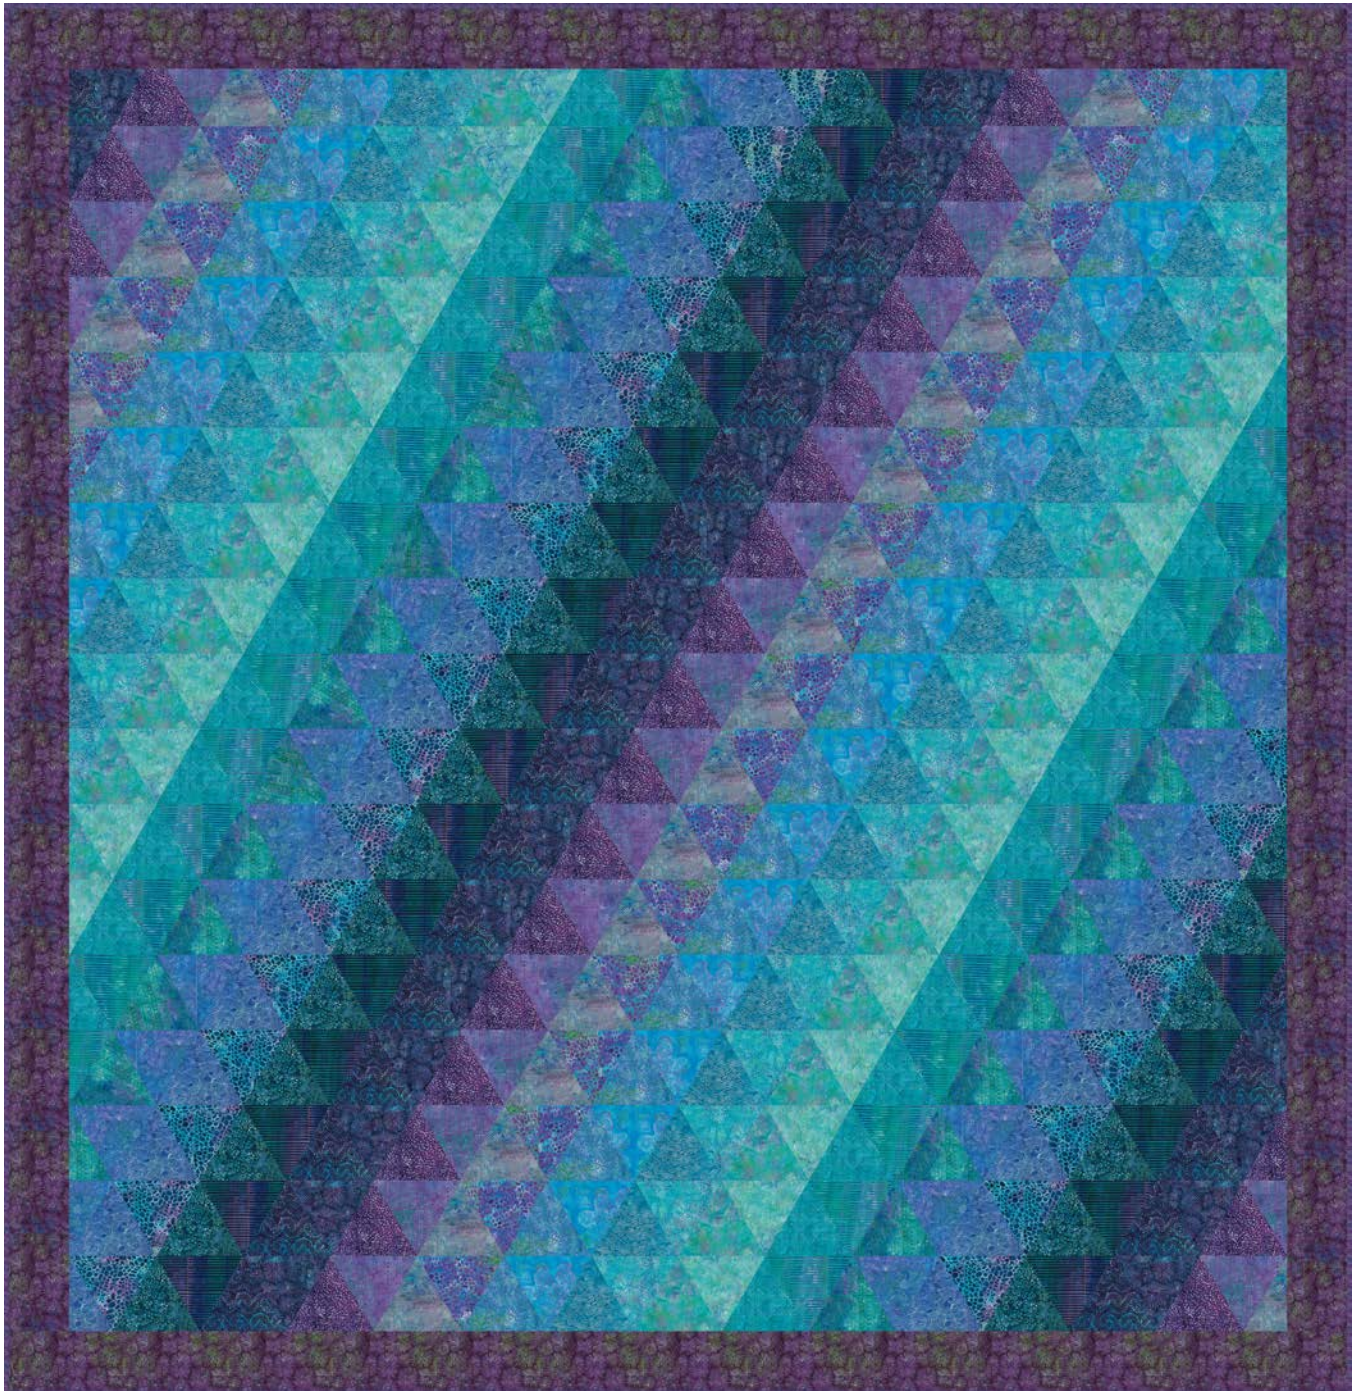

# Ocean Mandala

by Chris Hill

Quilt size: 63" x 66" (1.6m x 1.68)

## Ocean Waves Quilt

Designed by Michelle Barker for Batik Australia  
[www.checkerdist.com](http://www.checkerdist.com)

## Ocean Waves Quilt Ordering Guide

SKU	Yards	Meters	6 Kits	12 Kits
 BA-1600	1/3 yard	0.31m	1 bolt	1 bolt
 BA-1601	1/3 yard	0.31m	1 bolt	1 bolt
 BA-1605	1/3 yard	0.31m	1 bolt	1 bolt
 BA-1608	1/3 yard	0.31m	1 bolt	1 bolt
 BA-1609	1/3 yard	0.31m	1 bolt	1 bolt
 BA-1613	1/3 yard	0.31m	1 bolt	1 bolt
 BA-1614	1/3 yard	0.31m	1 bolt	1 bolt
 BA-1615	1/3 yard	0.31m	1 bolt	1 bolt
 BA-1616	1/3 yard	0.31m	1 bolt	1 bolt
 BA-1617	1/3 yard	0.31m	1 bolt	1 bolt
 BA-1618	1/3 yard	0.31m	1 bolt	1 bolt
 BA-1619	1/3 yard	0.31m	1 bolt	1 bolt
 BA-1620	1/3 yard	0.31m	1 bolt	1 bolt
 BA-1621	1/3 yard	0.31m	1 bolt	1 bolt
 BA-1622	1/3 yard	0.31m	1 bolt	1 bolt
 BA-1623	1/3 yard	0.31m	1 bolt	1 bolt
 BA-1624	1 1/8 yard	1.03m	1 bolt	2 bolts
 BA-1625*	7/8 yard	0.80m	1 bolt	2 bolts
 BA-1626	1/3 yard	0.31m	1 bolt	1 bolt
 BA-1628	1/3 yard	0.31m	1 bolt	1 bolt
 BA-1629	1/3 yard	0.31m	1 bolt	1 bolt

### Backing Fabric Option

BA-1624	4 yards	3.66m	3 bolts	5 bolts
---------	---------	-------	---------	---------

\* Indicates binding fabric.

FQ = 18" x 22" (0.45m x 0.55m)

All fabric quantities are based on 15yd bolts unless otherwise indicated.