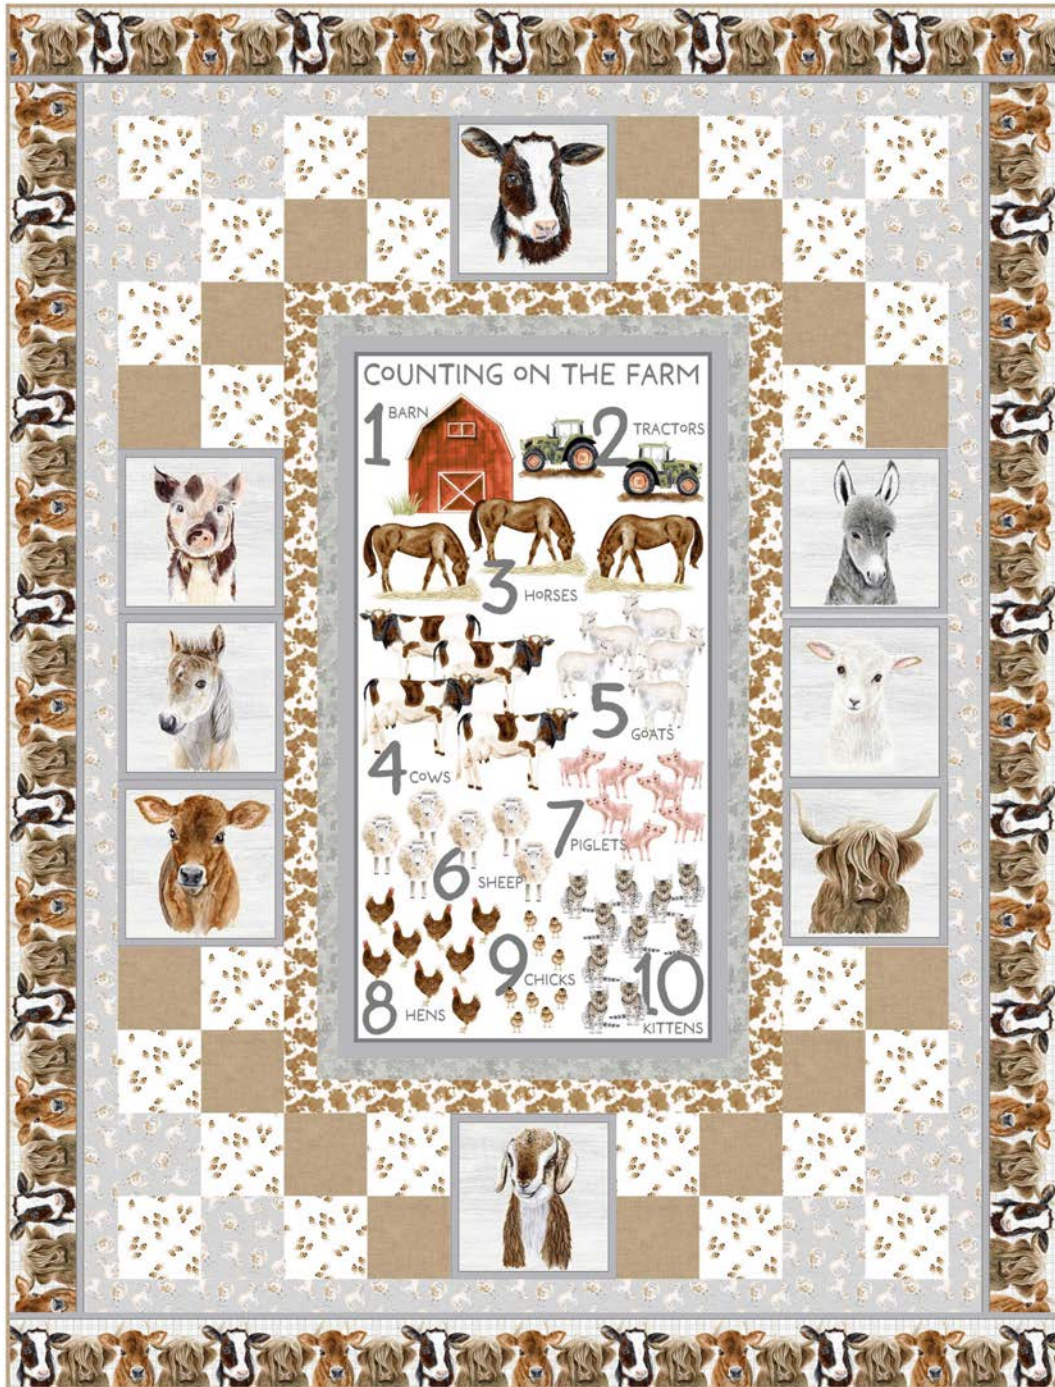

Little Seedlings Farm

by Moqué Lee Studio

Quilt size: 64" x 84" (1.63m x 2.13m)

Skill Level: Advanced Beginner

Farm Friends Quilt

Designed by Phoebe Moon Designs

www.phoebemoon.com

Farm Friends Quilt Ordering Guide

SKU	Yards	Meters	6 Kits	12 Kits
 4380-01	3/8 yds	0.34m	1 bolt	1 bolt
 4381-01	2/3 yds	0.61m	1 bolt	1 bolt
 4383-90	1 yd	0.91m	1 bolt	1 bolt
 4387-01	2 1/4 yds	2.06m	1 bolt	2 bolts
 4388P-01	2/3 yds	0.61m	1 bolt	1 bolt
 4389-90	2/3 yds	0.61m	1 bolt	1 bolt
 4509-103*	3/4 yds	0.69m	1 bolt	1 bolt
 2311-90	1/4 yds	0.23m	1 bolt	1 bolt

Backing Fabric Option

4385-44	5 1/8 yds	4.69m	3 bolts	5 bolts
---------	-----------	-------	---------	---------

* Indicates binding fabric.

FQ = 18" x 22" (0.45m x 0.55m)

All fabric quantities are based on 15yd bolts unless otherwise indicated.

4380-01
Cow Hide
White

4381-01
Chicks
White

4383-90
Sheep
Light Grey

4387-01
Stripe with Animals
White

4389P-90
Animal Block Panel
Light Grey

4509-103*
Stof Melange Basic
Sand

2311-90
Verona
Lt. Gray

4388P-01
Counting Panel
White