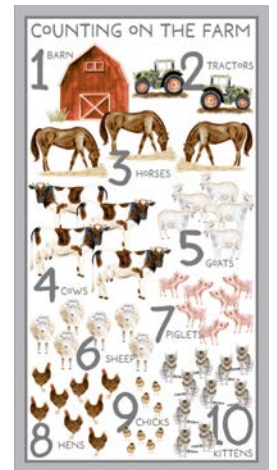

Backing Fabric Option

4385-44	5 1/8 yds	4.69m	3 bolts	5 bolts
---------	-----------	-------	---------	---------

* Indicates binding fabric.

FQ = 18" x 22" (0.45m x 0.55m)

All fabric quantities are based on 15yd bolts unless otherwise indicated.

4380-01
Cow Hide
White

4381-01
Chicks
White

4383-90
Sheep
Light Grey

4387-01
Stripe with Animals
White

4389P-90
Animal Block Panel
Light Grey

4509-103*
Stof Melange Basic
Sand

2311-90
Verona
Lt. Gray

4388P-01
Counting Panel
White