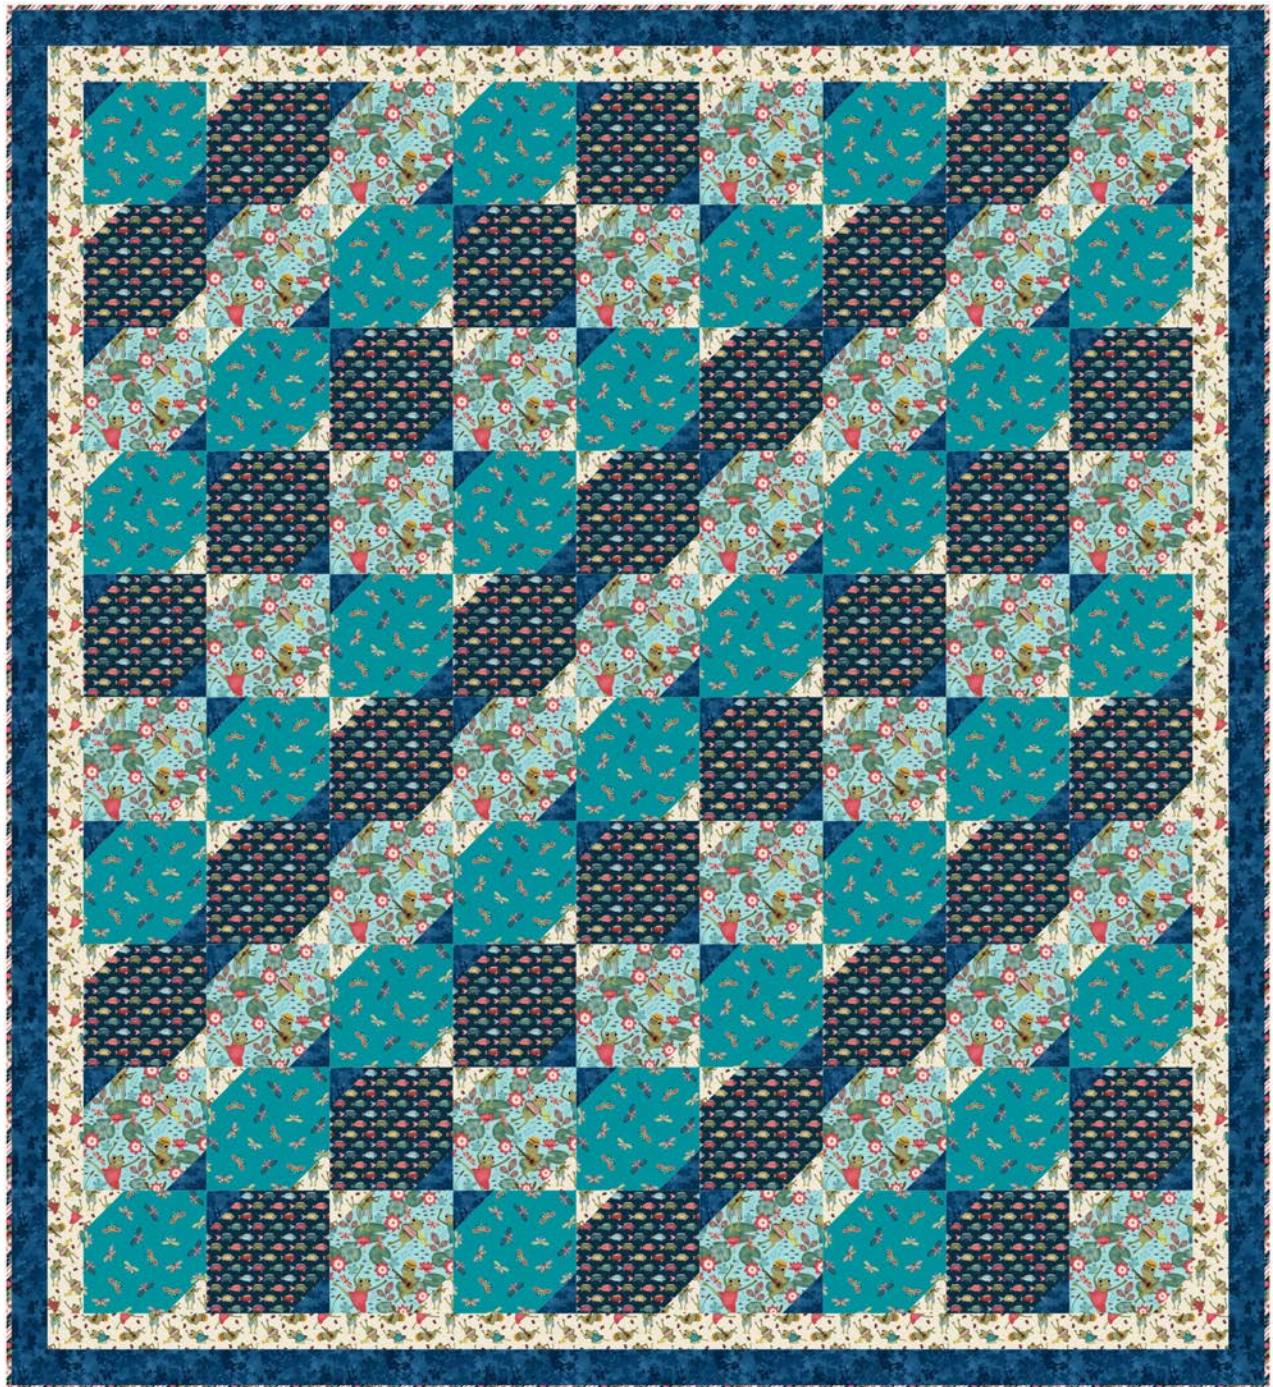

# Lake Night Serenade

by Bienvenido Colorado

Quilt size: 61" x 67" (1.55m x 1.70m)

Skill Level: Advanced Beginner

## Chained Quilt

Designed by Susan Ziegler

[www.quiltintia.com](http://www.quiltintia.com)

### Backing Fabric Option

4306-77	4 ¼ yds	3.89m	2 bolts	4 bolts
---------	---------	-------	---------	---------

\* Indicates binding fabric.

FQ = 18" x 22" (0.45m x 0.55m)

All fabric quantities are based on 15yd bolts unless otherwise indicated.